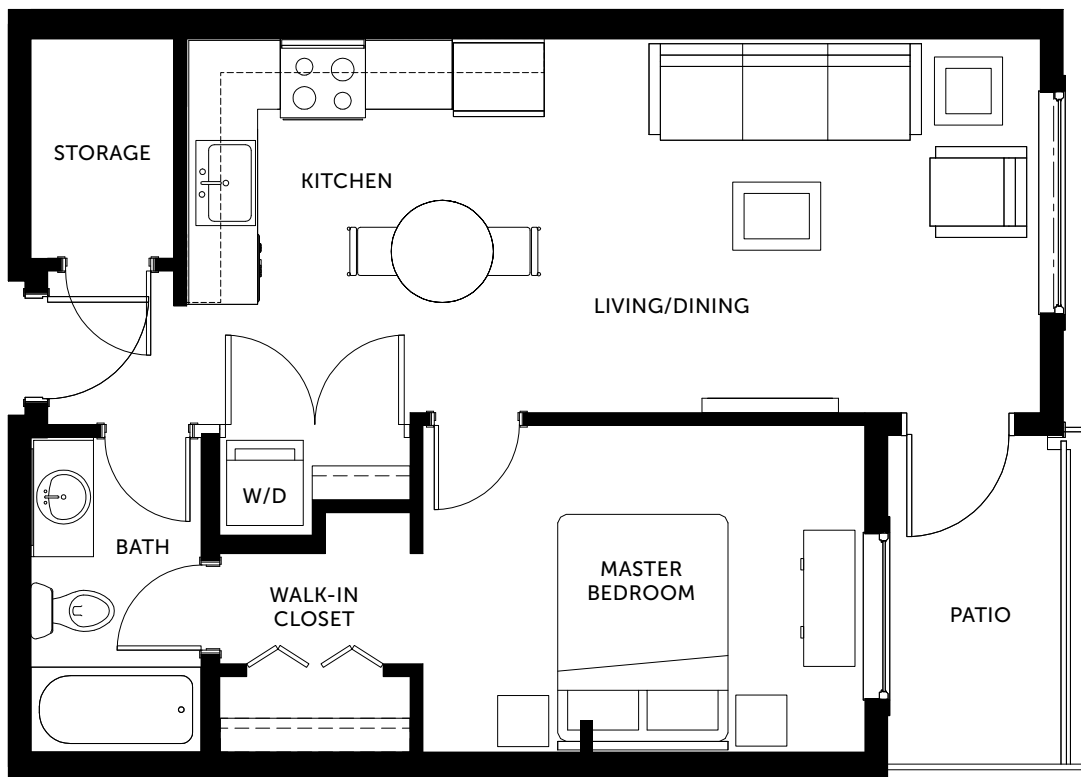

One bedroom rental suite floor plan

One Bedroom | 591 to 649 sf